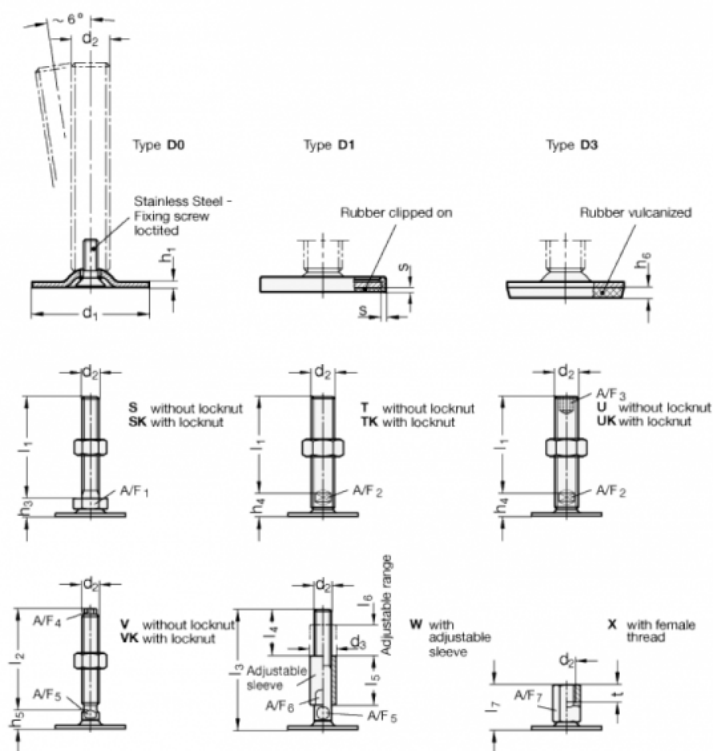

Article number: 204150M1280D1SK
 Description: E+G levelling foot
 GN 41-50-M12-80-D1-SK
 Note: SK With nut, External hexagon at the bottom

Measures

- A/F1 = 17
- d1 = 50
- d2 = M12
- h1 = 2.5
- h3 = 11
- h6 =
- l1 = 80
- s = 2